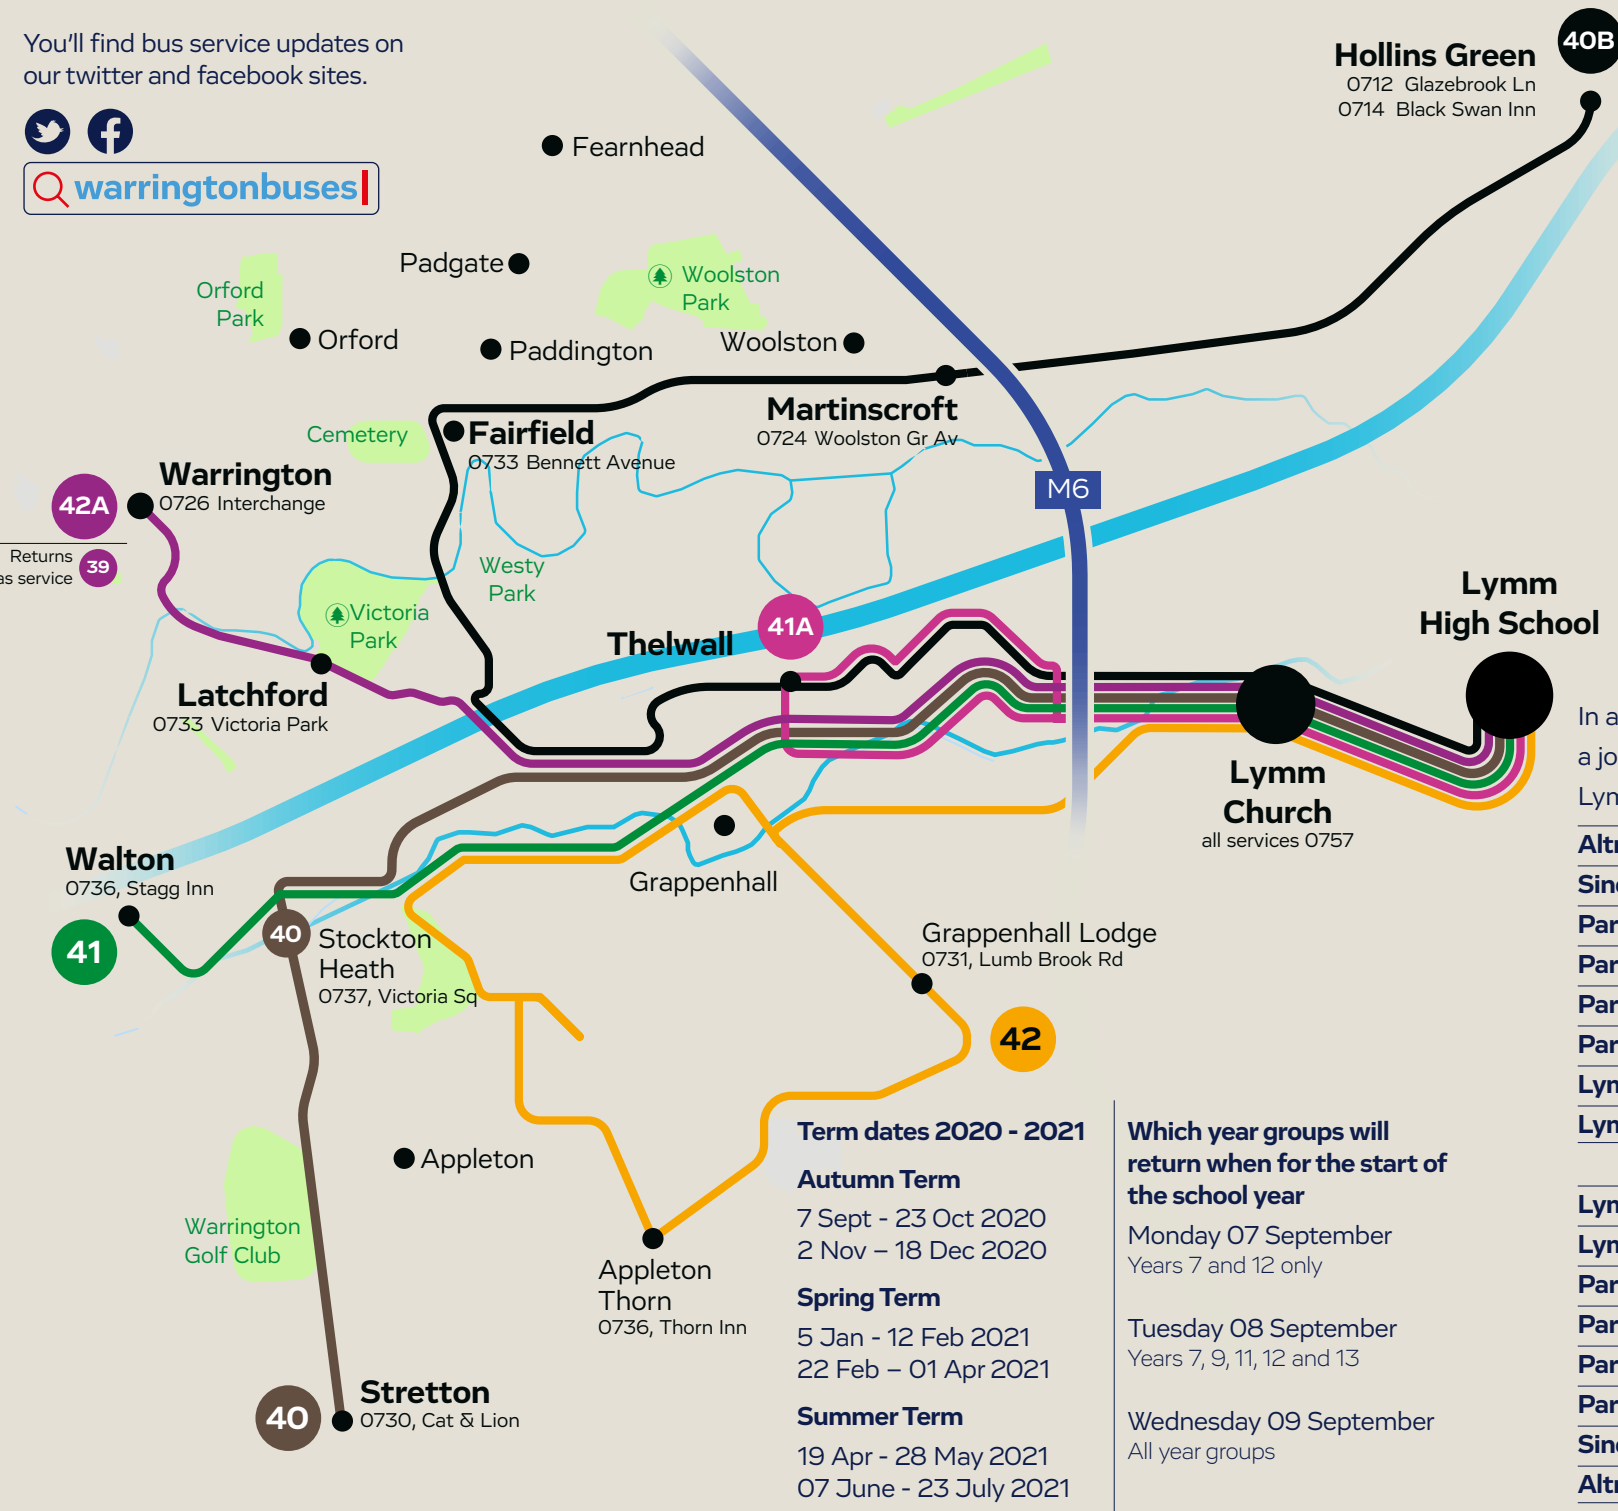

You'll find bus service updates on our twitter and facebook sites.

All buses arrive at Lymm High School **0805**

All lessons will now commence at 0825 - please ensure that you are in your classroom by 0820.

Tutor Time will now take place between either **1210 & 1245** or **1245-1320**.

Buses leave Lymm High School

- **1510** 39A 40 40A 41 41A
- **1515** 39 40B 41A 42

In addition to the services shown here, on schooldays a journey on our **Cheshire Cat 5A service** also serves Lymm High School as shown below.

Altrincham Interchange	0709
Sinderland Rd Broadheath School	0715
Partington Manchester New Rd	0728
Partington Central Community Centre	0731
Partington Wood Ln Paintworks	0734
Partington Oak Rd turning circle	0739
Lymm Cross	0754
Lymm Oughtrington Ln for Lymm High School	0759

Lymm Oughtrington Ln for Lymm High School	1530
Lymm Cross	1537
Partington Manchester New Rd	1551
Partington Central Community Centre	1554
Partington Wood Ln Paintworks	1557
Partington Oak Rd turning circle	1602
Sinderland Rd Broadheath School	1616
Altrincham Interchange	1626

Term dates 2020 - 2021

- **Autumn Term**
  7 Sept - 23 Oct 2020
  2 Nov - 18 Dec 2020
- **Spring Term**
  5 Jan - 12 Feb 2021
  22 Feb - 01 Apr 2021
- **Summer Term**
  19 Apr - 28 May 2021
  07 June - 23 July 2021

Which year groups will return when for the start of the school year

- Monday 07 September
  Years 7 and 12 only
- Tuesday 08 September
  Years 7, 9, 11, 12 and 13
- Wednesday 09 September
  All year groups